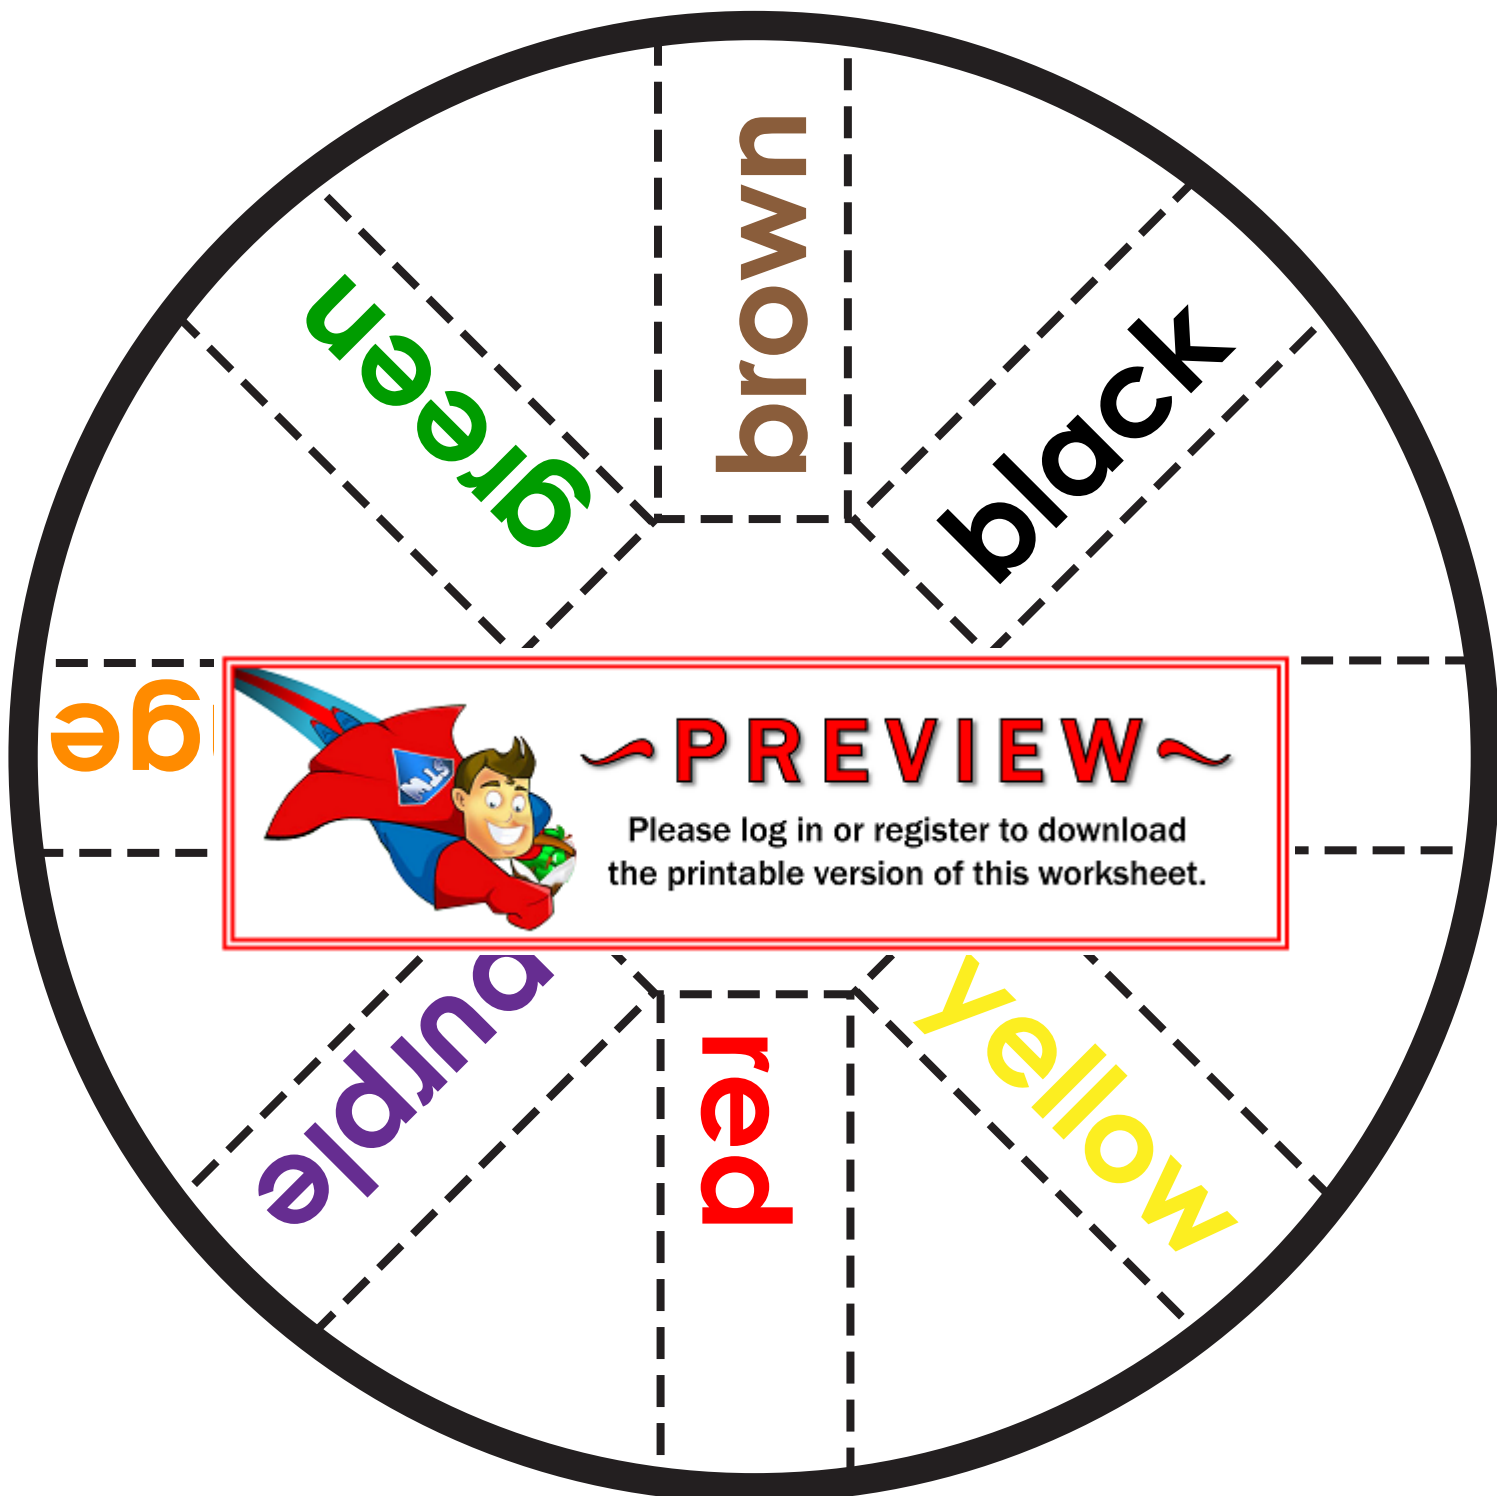

# Super Teacher Worksheets Color Wheel

**Step 1:** Print the color wheel on card stock paper.

**Step 2:** Attach the front to the back with a brass paper fastener.

**Step 3:** Have the students spin the wheel read the color name aloud.

## Color Wheel

**~ PREVIEW ~**

Please log in or register to download  
the printable version of this worksheet.

read each  
color  
name.

green

brown

black

ge

## Color Wheel

~ **PREVIEW** ~

Please log in or register to download  
the printable version of this worksheet.

read each  
color  
name.

green

brown

black

ge